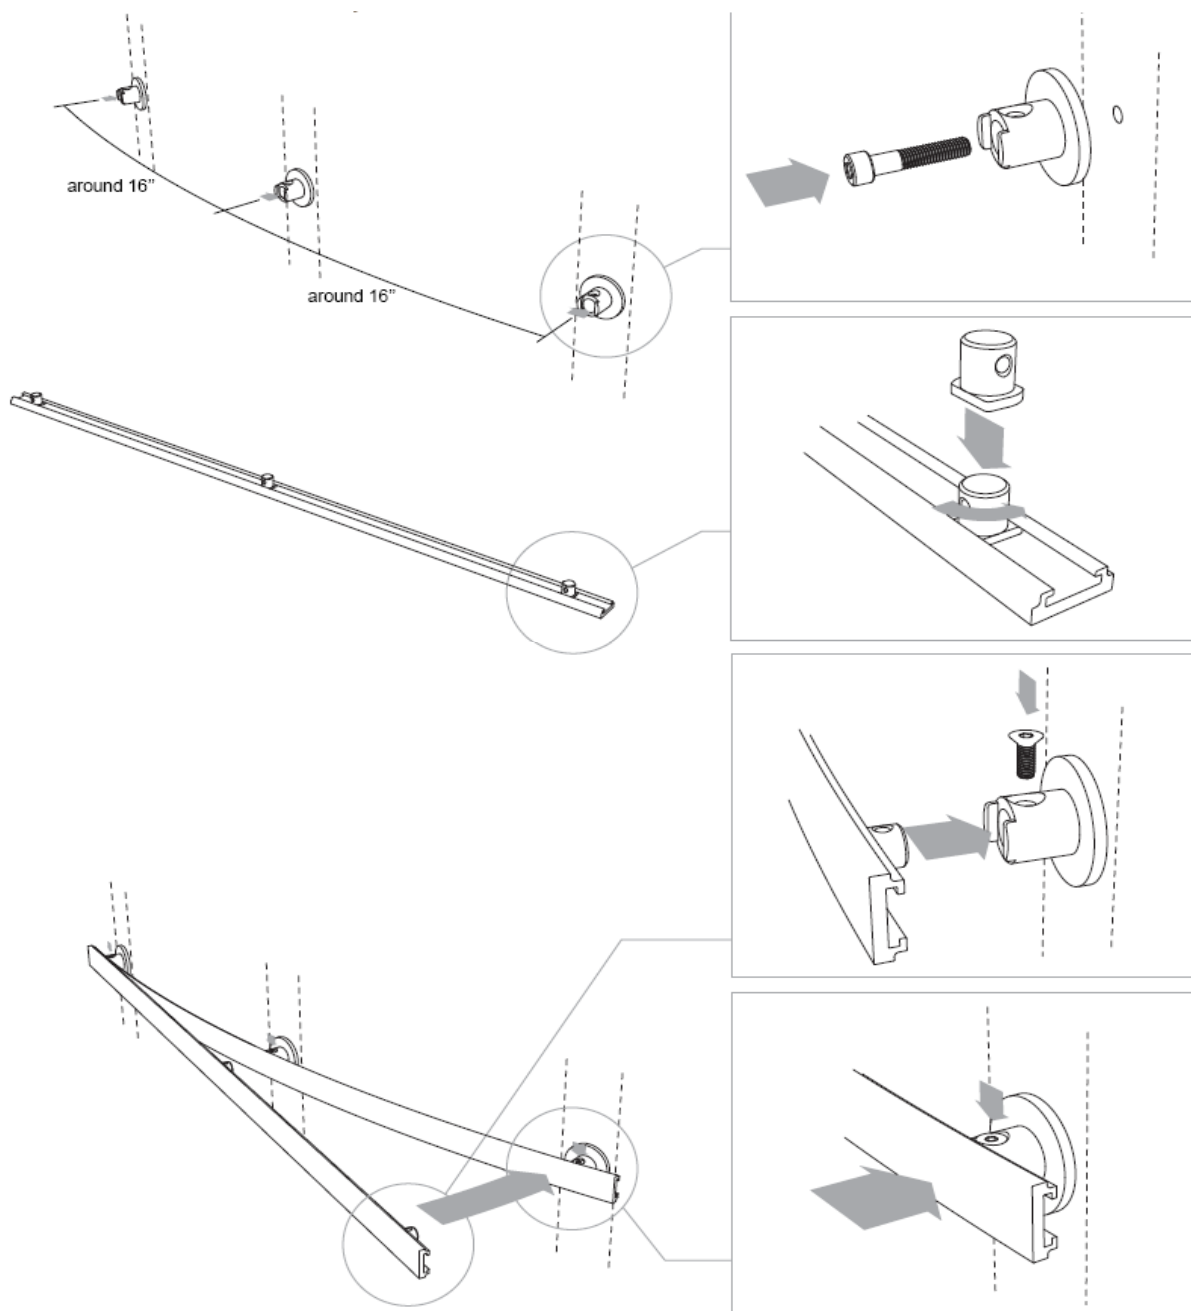

SLIDE EXPOSED

SLIDE EXPOSED: MAATVOERINGEN

DIMENSION A & B:
TOP TRACK POSITION ON THE
WALL REGARDS TO DOOR
OPENING AND PANEL SIZE

SLIDE EXPOSED: INSTALLATIE

SLIDE EXPOSED: INSTALLATIE

SLIDE EXPOSED: INSTALLATIE

SLIDE EXPOSED CURVE

SLIDE EXPOSED CURVE: MAATVOERINGEN

SLIDE EXPOSED CURVE: INSTALLATIE

SLIDE EXPOSED CURVE: INSTALLATIE

SLIDE EXPOSED CURVE: INSTALLATIE

SLIDE EXPOSED CURVE: INSTALLATIE

SLIDE CONCEALED

SLIDE CONCEALED: MAATVOERINGEN