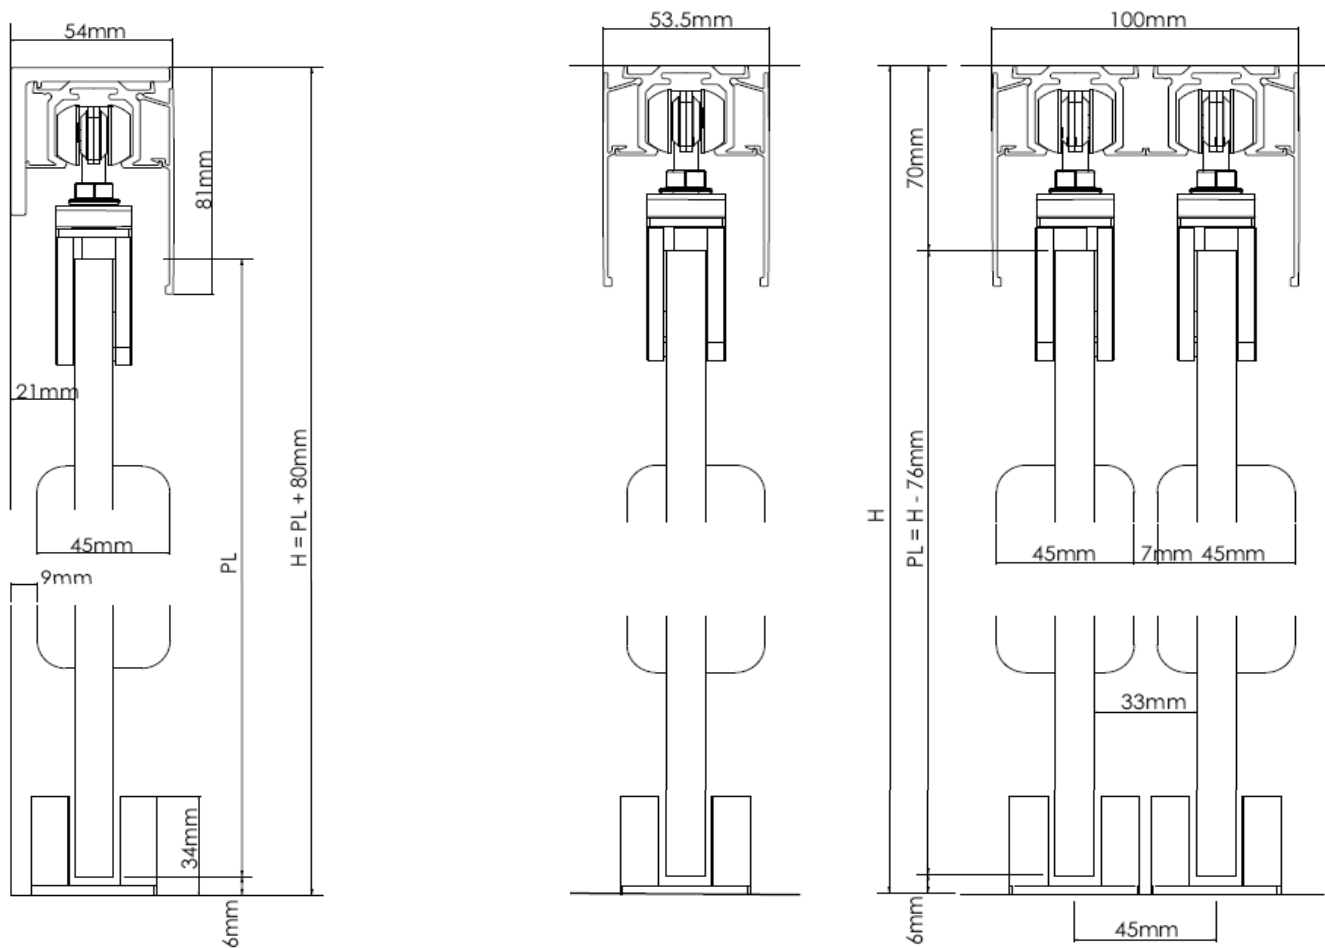

SLIDE EXPOSED

SLIDE EXPOSED: MAATVOERINGEN

DIMENSION A & B:
TOP TRACK POSITION ON THE
WALL REGARDS TO DOOR
OPENING AND PANEL SIZE

SLIDE EXPOSED: INSTALLATIE

SLIDE EXPOSED: INSTALLATIE

SLIDE EXPOSED: INSTALLATIE

SLIDE EXPOSED CURVE

SLIDE EXPOSED CURVE: MAATVOERINGEN

SLIDE EXPOSED CURVE: INSTALLATIE

SLIDE EXPOSED CURVE: INSTALLATIE

SLIDE EXPOSED CURVE: INSTALLATIE

SLIDE EXPOSED CURVE: INSTALLATIE

SLIDE CONCEALED

SLIDE CONCEALED: MAATVOERINGEN