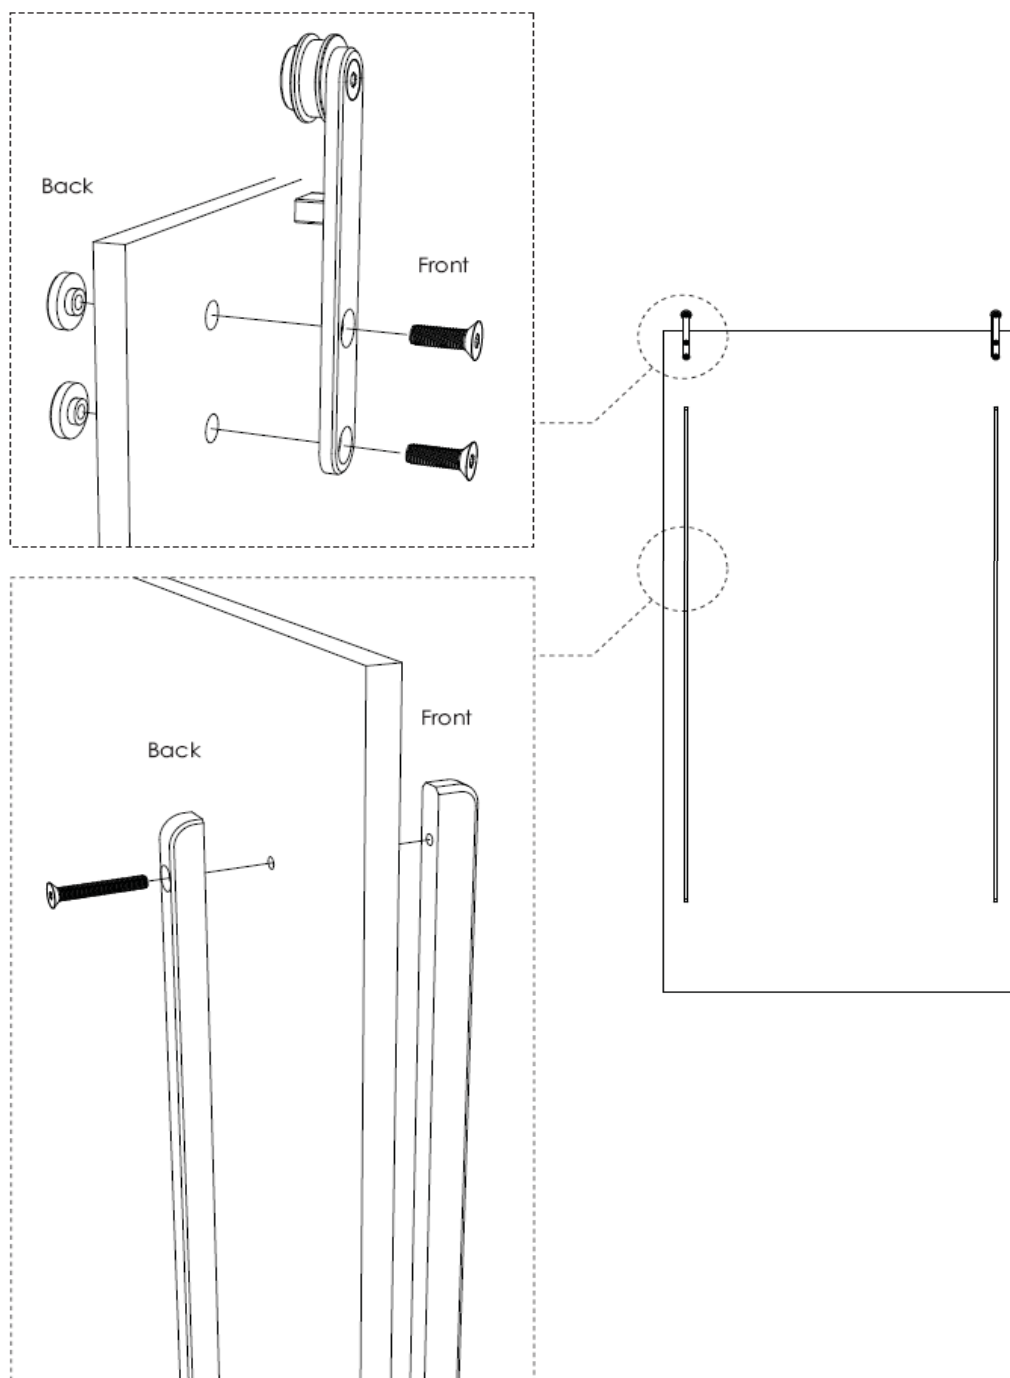

SLIDE EXPOSED

SLIDE EXPOSED: MAATVOERINGEN

DIMENSION A & B:
TOP TRACK POSITION ON THE
WALL REGARDS TO DOOR
OPENING AND PANEL SIZE

SLIDE EXPOSED: INSTALLATIE

SLIDE EXPOSED: INSTALLATIE

SLIDE EXPOSED: INSTALLATIE

SLIDE EXPOSED CURVE

SLIDE EXPOSED CURVE: MAATVOERINGEN

SLIDE EXPOSED CURVE: INSTALLATIE

SLIDE EXPOSED CURVE: INSTALLATIE

SLIDE EXPOSED CURVE: INSTALLATIE

SLIDE EXPOSED CURVE: INSTALLATIE

SLIDE CONCEALED

SLIDE CONCEALED: MAATVOERINGEN